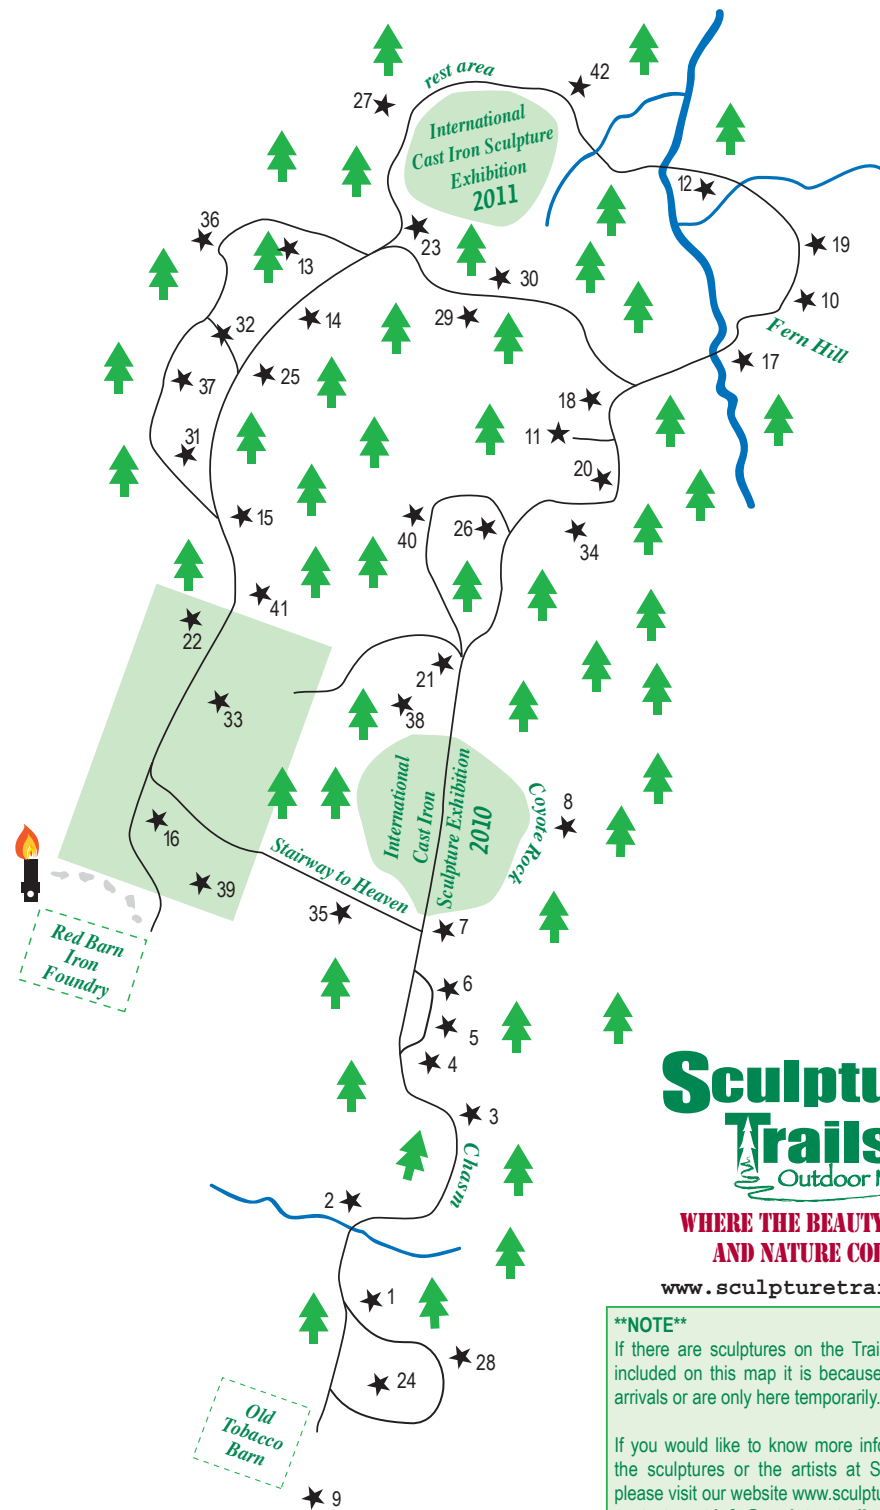

1. **Community Column Project** Cast Aluminum, Concrete.
Collaboration between the participants of the annual Aluminum Pours & Sculpture Trails artists.
2. **In the Moment** Dave Caudill, Louisville, KY
Stainless Steel
3. ***COMING SOON***
4. **Floating Weight** Roy Kitchin, Coalbrookdale, England
Aluminum, Glass Reinforced Plastic
5. **Weight in Tension** Roy Kitchin, Coalbrookdale, England
Aluminum
6. **Wedge & Columns** Roy Kitchin, Coalbrookdale, England
Aluminum
7. **Merge** Ryan Goff, Louisville, KY, Ceramic
8. **Ask** Gerard Masse, Solsberry, IN
Cast Aluminum
9. **Stealth** Clifton Cox, Lexington, KY, Steel
10. **Gravitational Pulls** Gerard Masse, Solsberry, IN
Steel
11. ***COMING SOON***
12. **Awakening** Gerard Masse, Solsberry, IN, Steel
13. **Stryker** Clifton Cox, Lexington, KY, Stainless Steel
14. **Ghost Flight** Jack Gron, Corpus Christi, TX
Steel, Aluminum
15. **Untitled** Kim "Kimmer" Adler, Lexington, KY
Hand Forged Steel
16. **Supporting Nature** Gerard Masse, Solsberry, IN
Steel, Cast Aluminum
17. **Palm Shell** Michael Johnson, Lexington, KY, Steel
18. **Forest Dancing** Andy Light, Lexington, KY
Steel, Stainless Steel
19. **Trial** Garrett Krueger, La Crosse, WI, Concrete
20. **Endless Structure** Brad Connell, Atlanta, GA
Bronze, Steel
21. **Unfinished Business** Jimmy Ogonga, Nairobi, Kenya
Black Walnut
22. **Cut Off** Dusty Folwarczny, Chicigo, IL
Steel
23. **Sentry** Garrett Krueger, La Crosse, WI
Concrete, Steel
24. **Devil's Night Ironworks** Andrew Marsh, Louisville, KY
Installation
25. **6 Miles North of South Platte** Jim Wade, Lexington, KY
Cast Iron, Limestone

Sculpture Trails

Outdoor Museum

WHERE THE BEAUTY OF ART
AND NATURE COLLIDE.

www.sculpturetrails.com

NOTE

If there are sculptures on the Trails that are not included on this map it is because they are new arrivals or are only here temporarily.